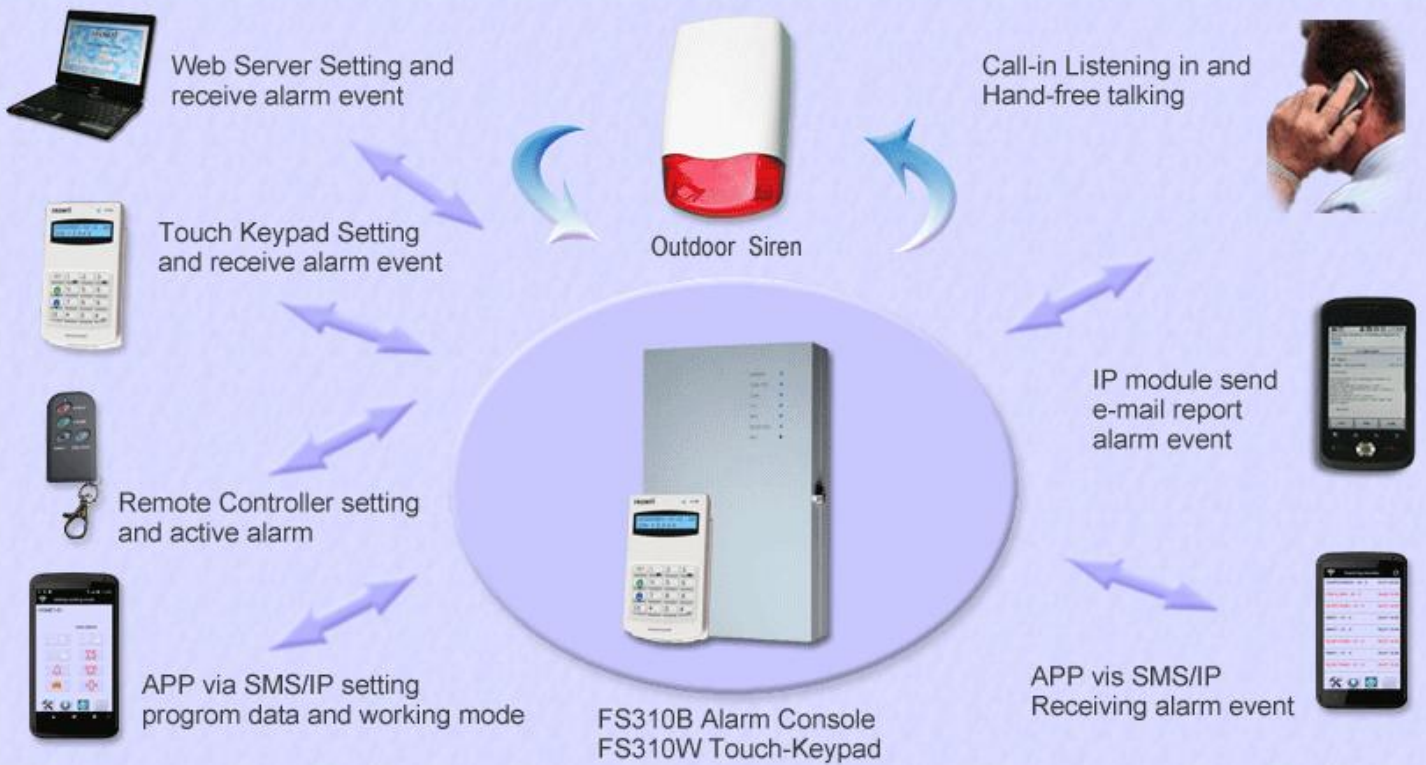

GSM/IP/WIFI SECURITY ALARM CONSOLE

FS310B

FS290B

FS240B/FS255B

FS255D/E

FS222D/E

ALARM SYSTEM APPLICATION

- Factory approval: ISO 9001:2008 No. 01 100 822 056316 issued by TUV.
- RoHS approval: Directive 2002/95/EC No. CX/2007/B0474A issued by SGS.
- Our series products also got the CE R &TTE standard and Radio type approval.
- CE approval: R&TTE 1999/5/EC Directive No. ER881319 issued by SPORTON LAB.
- Radio type approval: ETSI EN300220-1 V2.1.1 No. EW881319 issued by SPORTON LAB.

BASIC OPERATION FUNCTION

ALARM WORKING FUNCTION

Fronti offer:

- People can safety exit on fire alarm.
- Intruder avoid enter your houses.
- Friendly and Smart home.

HOME AUTOMATION FUNCTION

FS 168B ANTI-ROBBERING SECURITY SMOG JET MACHINE

Emergency case: Anti Robberies on Bank, jewel stores, pawn shops, atms convenient stories.

**Products offer: Quality Approvals
 Easy to install use
 Good after service**

FS330A REMOTE SECURITY ALARM ON ANDROID APP

Android / IOS APP

Android phone via IP/SMS to control & setup the alarm console
 APP can setting and read program data from the alarm console
 APP can read 250logs alarm event from the alarm console
 APP can setting the alarm working mode on the alarm console
 APP can setting to turn ON/OFF the AC power switch.
 APP connect to web server to check the security service