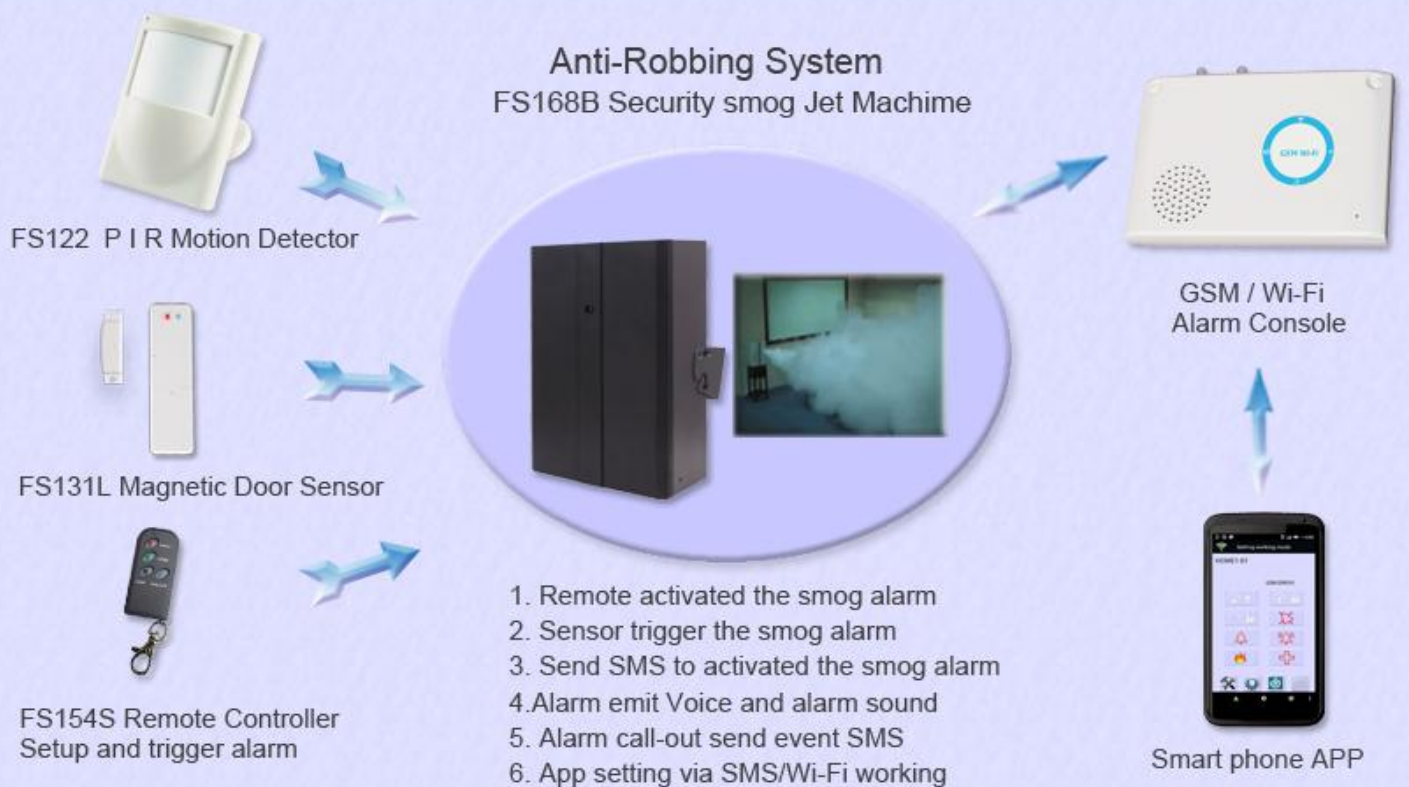

GSM/IP/WIFI SECURITY ALARM CONSOLE

FS310B

FS290B

FS240B/FS255B

FS255D/E

FS222D/E

ALARM SYSTEM APPLICATION

- Factory approval: ISO 9001:2008 No. 01 100 822 056316 issued by TUV.
- RoHS approval: Directive 2002/95/EC No. CX/2007/B0474A issued by SGS.
- Our series products also got the CE R &TTE standard and Radio type approval.
- CE approval: R&TTE 1999/5/EC Directive No. ER881319 issued by SPORTON LAB.
- Radio type approval: ETSI EN300220-1 V2.1.1 No. EW881319 issued by SPORTON LAB.

BASIC OPERATION FUNCTION

ALARM WORKING FUNCTION

Fronti offer:

- People can safety exit on fire alarm.
- Intruder avoid enter your houses.
- Friendly and Smart home.

HOME AUTOMATION FUNCTION

FS 168B ANTI-ROBBERING SECURITY SMOG JET MACHINE

Emergency case: Anti Robberies on Bank, jewel stores, pawn shops, atms convenient stories.

**Products offer: Quality Approvals
 Easy to install use
 Good after service**

FS330A REMOTE SECURITY ALARM ON ANDROID APP

Android / IOS APP

Android phone via IP/SMS to control & setup the alarm console
 APP can setting and read program data from the alarm console
 APP can read 250logs alarm event from the alarm console
 APP can setting the alarm working mode on the alarm console
 APP can setting to turn ON/OFF the AC power switch.
 APP connect to web server to check the security service