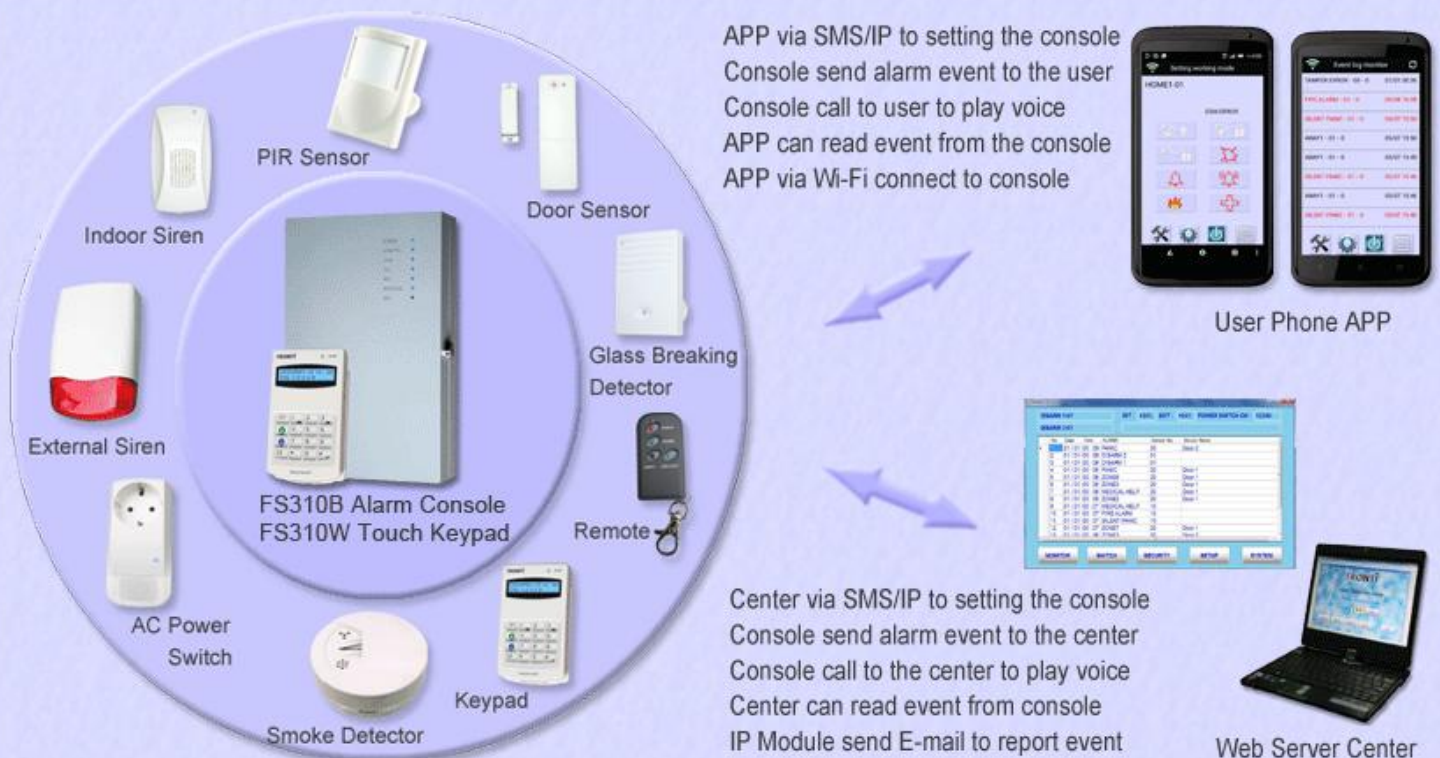

GSM/IP/WIFI SECURITY ALARM CONSOLE

FS310B

FS290B

FS240B/FS255B

FS255D/E

FS222D/E

ALARM SYSTEM APPLICATION

- Factory approval: ISO 9001:2008 No. 01 100 822 056316 issued by TUV.
- RoHS approval: Directive 2002/95/EC No. CX/2007/B0474A issued by SGS.
- Our series products also got the CE R &TTE standard and Radio type approval.
- CE approval: R&TTE 1999/5/EC Directive No. ER881319 issued by SPORTON LAB.
- Radio type approval: ETSI EN300220-1 V2.1.1 No. EW881319 issued by SPORTON LAB.

BASIC OPERATION FUNCTION

ALARM WORKING FUNCTION

Fronti offer:

- People can safety exit on fire alarm.
- Intruder avoid enter your houses.
- Friendly and Smart home.

HOME AUTOMATION FUNCTION

FS 168B ANTI-ROBBERING SECURITY SMOG JET MACHINE

Android / IOS APP

Android phone via IP/SMS to control & setup the alarm console
 APP can setting and read program data from the alarm console
 APP can read 250logs alarm event from the alarm console
 APP can setting the alarm working mode on the alarm console
 APP can setting to turn ON/OFF the AC power switch.
 APP connect to web server to check the security service